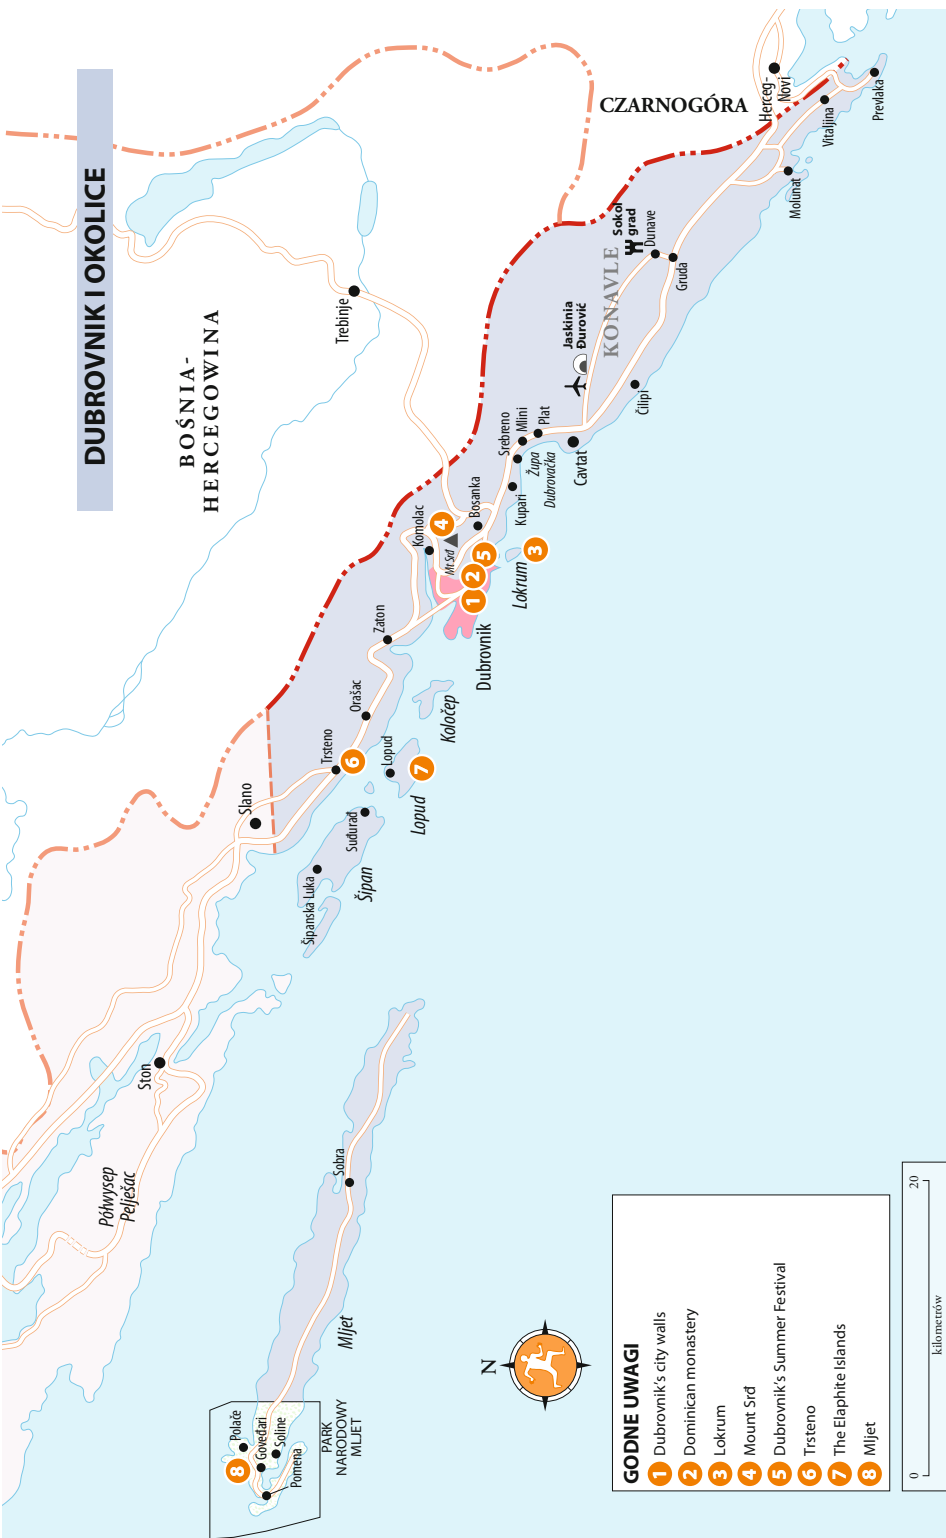

PICIE	
Massimo	1

4 (50m) Dworzec autobusowy (100m), 6 (2km), 7 (200m), 1 (3km), England's Pjacetca, Plaže, St Anthony's Hill i Lumbarda

DUBROVNIK I OKOLICE

BOŠNIA-
HERCEGOWINA

CZARNOGÓRA

GODNE UWAGI

- 1 Dubrovnik's city walls
- 2 Dominican monastery
- 3 Lokrum
- 4 Mount Srđ
- 5 Dubrovnik's Summer Festival
- 6 Trsteno
- 7 The Elaphite Islands
- 8 Mljet